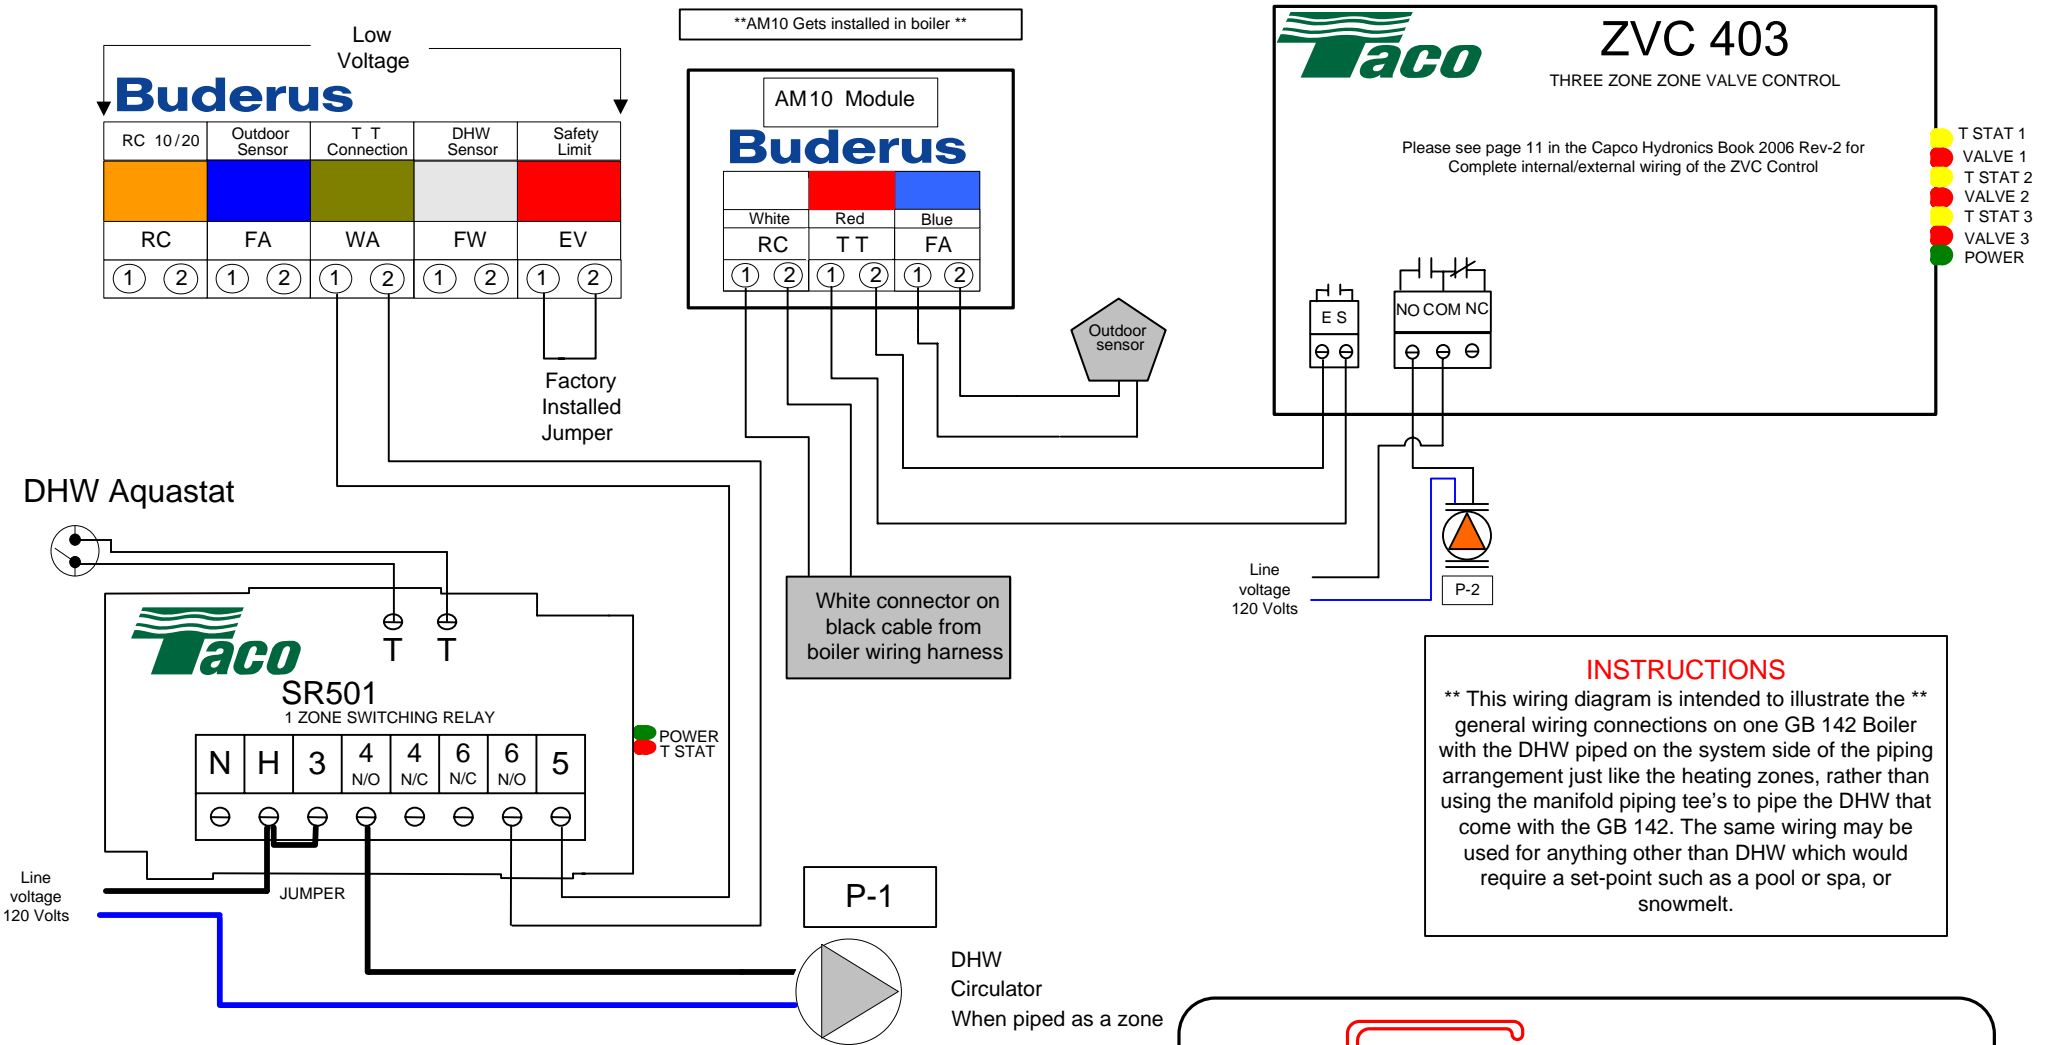

Wiring Diagram for a Single GB142 Boiler with Buderus AM10 reset & Taco ZVC Control

781-721-0303 FAX 781-721-9119 WWW.CAPCOSUPPLY.COM

10 INDUSTRIAL PARKWAY WOBURN MA 01801	GB142 With AM10, ZVC Control and DHW as a Setpoint piped off of System Piping	Michael Fox 09/06/2006
--	--	---------------------------

THIS IS ONLY A CONCEPT DRAWING. ALL CONDITIONS AND NECESSARY COMPONENTS MUST BE FIELD VERIFIED AND ARE THE RESPONSIBILITY OF THE INSTALLING CONTRACTOR