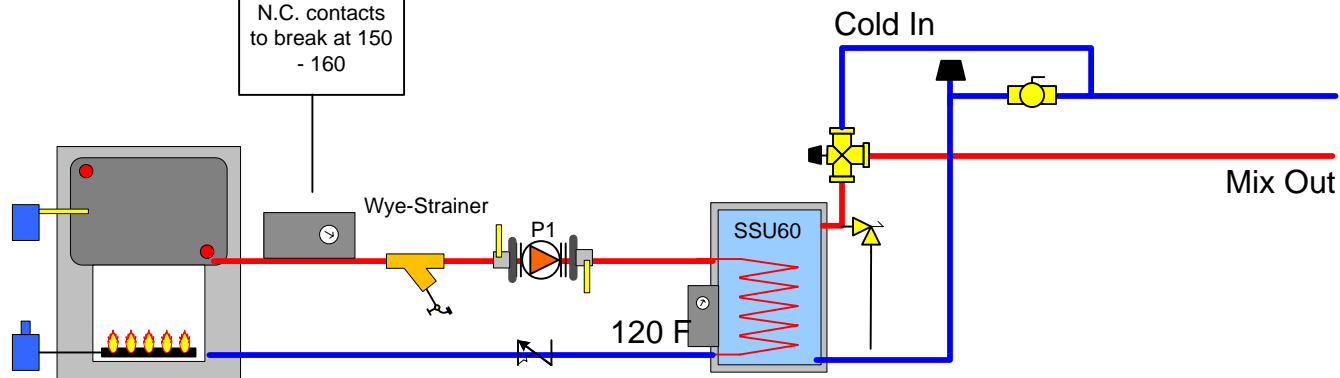

Aquastat:  
Run call to boiler through N.C. contacts to break at 150 - 160

Steam Boiler  
Take Supply and Return tapings off below water line

**CAPCO**  
ENERGY SUPPLY, INC.

781-721-0303 FAX 781-721-9119 WWW.CAPCOSUPPLY.COM

10 INDUSTRIAL PARKWAY WOBURN MA 01801	DHW off Steam Boiler	11.11.11 GP
--	----------------------	----------------

THIS IS ONLY A CONCEPT DRAWING. ALL CONDITIONS AND NECESSARY COMPONENTS MUST BE FIELD VERIFIED AND ARE THE RESPONSIBILITY OF THE INSTALLING CONTRACTOR